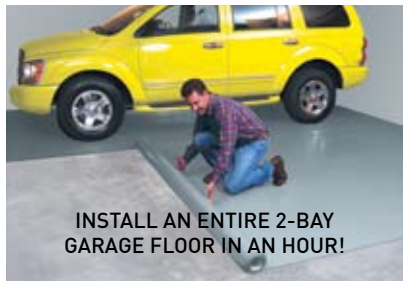

INSTALL AN ENTIRE 2-BAY GARAGE FLOOR IN AN HOUR!

COIN	COIN PATTERN Roll Sizes: 7.5'x17'x.075", 8'x22'x.075", 10'x24'x.075", 9'x60'x.085" Colors: Slate Grey, Midnight Black, Racing Blue, Forest Green, Brick Red, Sandstone. (Note: All colors not available in all sizes.)	DIAMOND	DIAMOND PATTERN Roll Sizes: 7.5'x17'x.075", 10'x24'x.075", 9'x20'x.075", 9'x60'x.085" Colors: Slate Grey, Midnight Black, Metallic Silver. (Note: All colors not available in all sizes.)	RIB	RIB PATTERN Roll Sizes: 7.5' x 17' x .075", 8' x 22' x .075", 10' x 24' x .075", 9' x 60' x .085" Colors: Slate Grey, Midnight Black, Racing Blue, Forest Green, Brick Red, Sandstone. (Note: All colors not available in all sizes.)

Toll-Free: 800-862-6602 Direct: 212-953-1116 Fax: 212-953-1117
www.instantgaragefloors.com email: sales@instantgaragefloors.com
Signature Flooring Systems • 50 East 42nd Street • Suite 1400 • New York, NY 10017